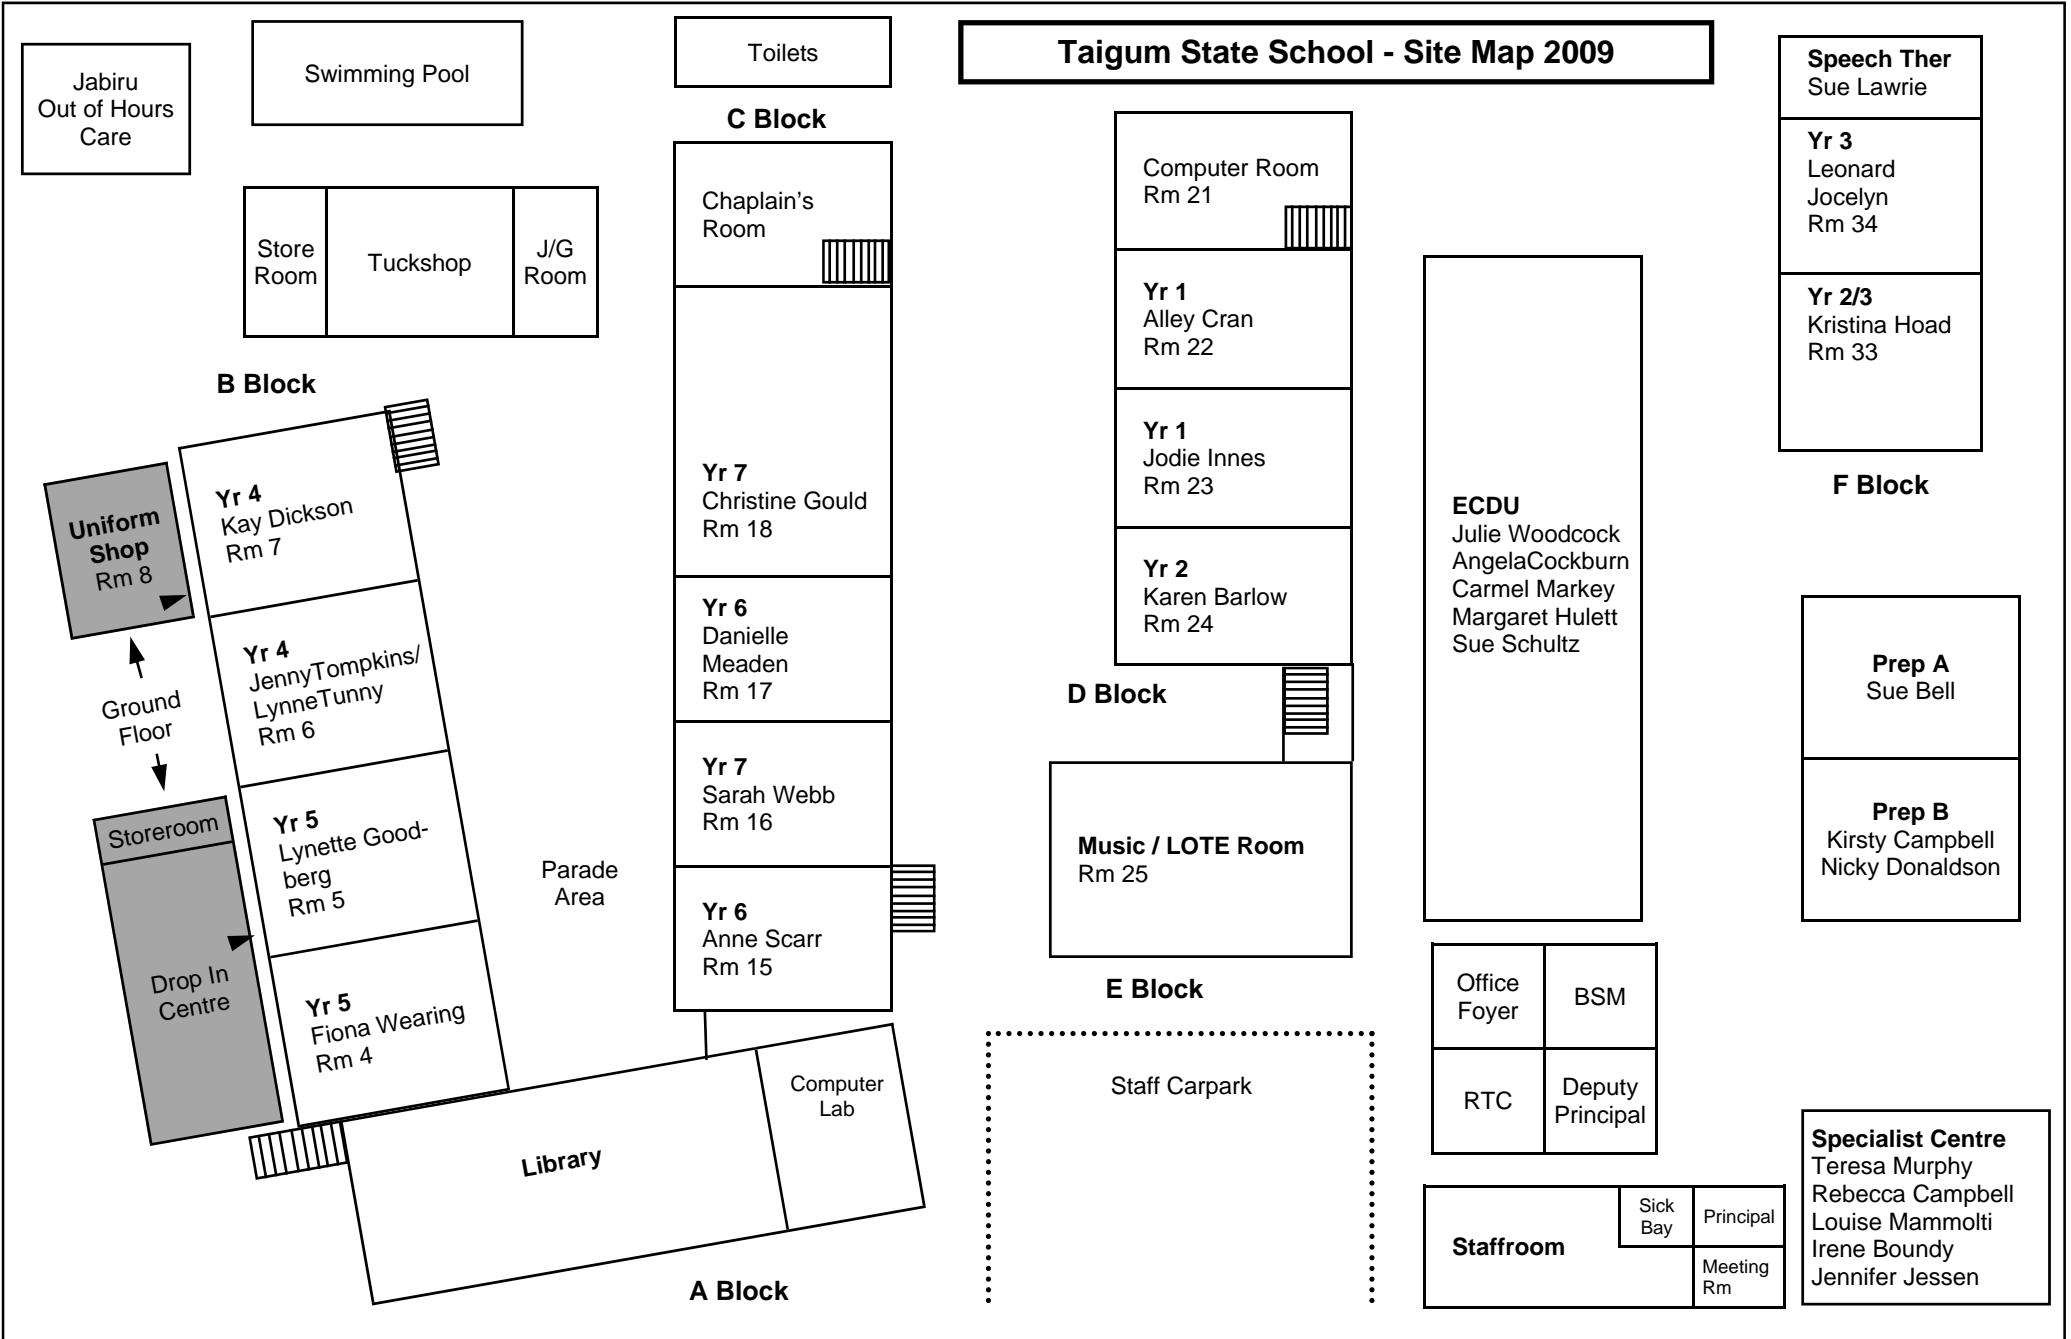

# Taigum State School - Site Map 2009

Jabiru  
Out of Hours  
Care

Swimming Pool

Toilets

Store Room    Tuckshop    J/G Room

**B Block**

Uniform Shop Rm 8

Yr 4 Kay Dickson Rm 7

Yr 4 Jenny Tompkins/  
Lynne Tunny Rm 6

Yr 5 Lynette Good-  
berg Rm 5

Yr 5 Fiona Wearing Rm 4

Drop In Centre

Storeroom

Ground Floor

**C Block**

Chaplain's Room